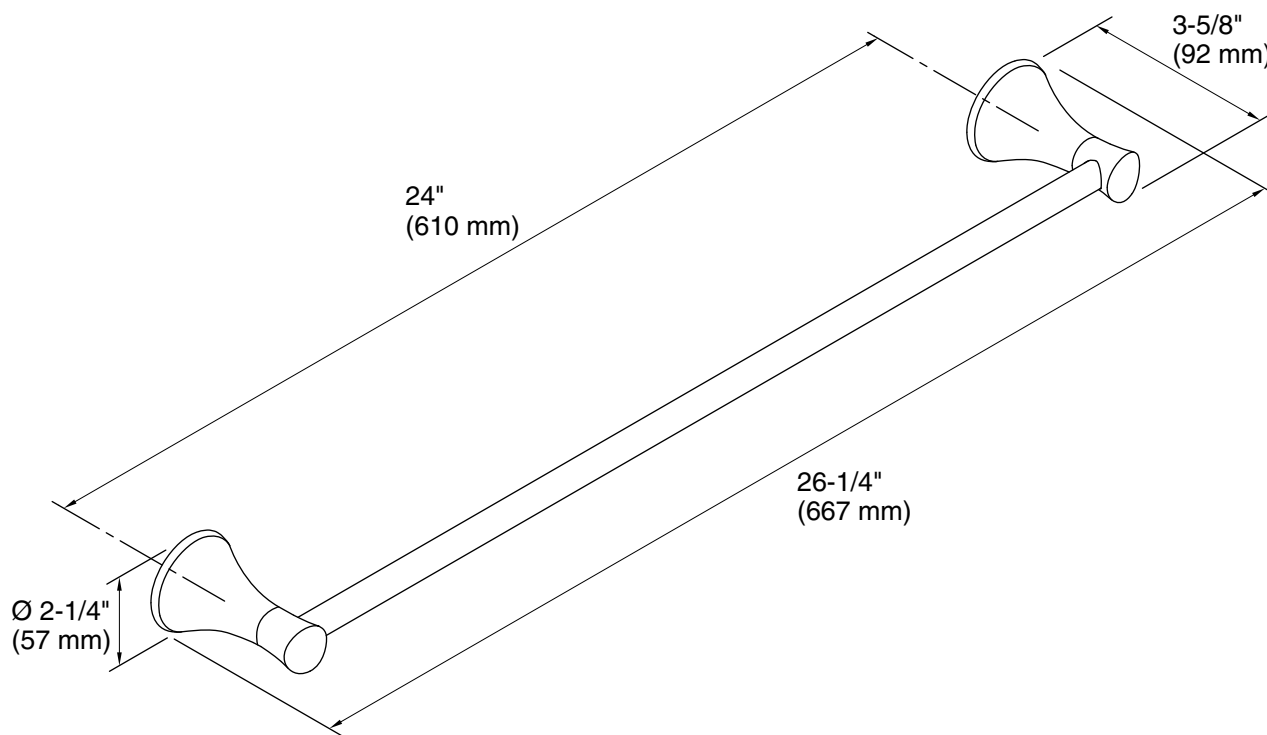

Technical Information

All product dimensions are nominal.

Material: Metal

Notes

Install this product according to the installation guide.

CAUTION: Risk of personal injury. Do not install these products in any area where they are likely to be used inadvertently as a grab bar or support bar. These products are not designed or intended for use as a grab bar or support bar.